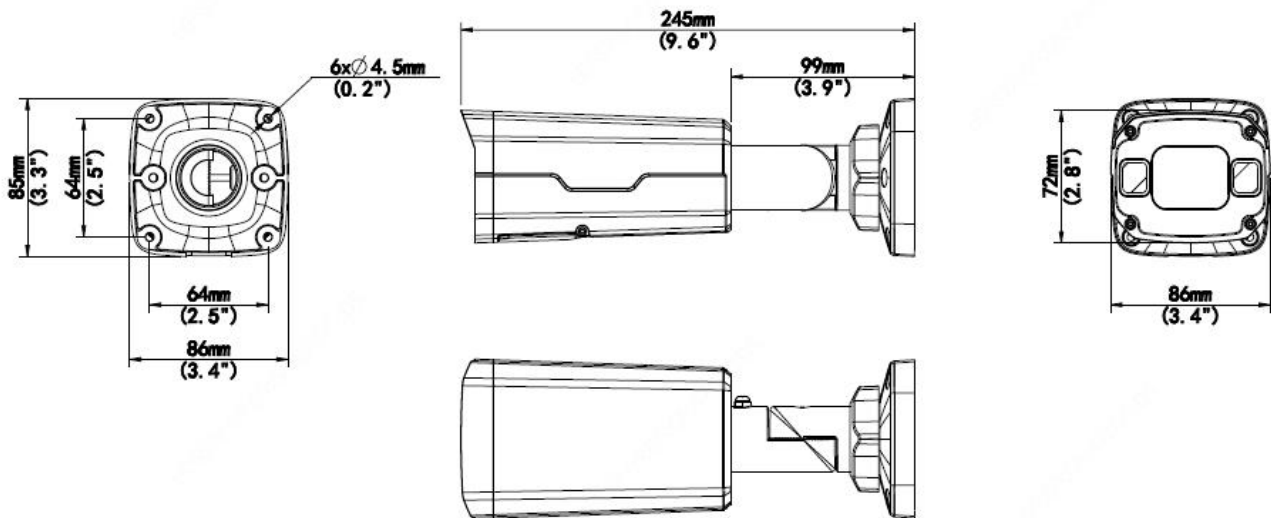

Dimensions (L x W x H)	245.0x86.0x85.0mm (9.6''x3.4''x3.4'')
Weight	0.92kg(2.03lb)
Working Environment	-30°C ~ 60°C (-22°F ~ 140°F), Humidity: ≤95% RH (non-condensing)
Storage Environment	-40°C ~ 70°C (-40°F ~ 158°F), Humidity: ≤95% RH (non-condensing)
Surge protection	6KV
Vandal Resistant	IK10
Ingress Protection	IP67
Reset button	N/A

Dimensions

Accessories

A01-IN(Optional)

Junction Mount	Pole Mount
JB07-D-IN + UP06-C-IN	UP06-B-IN