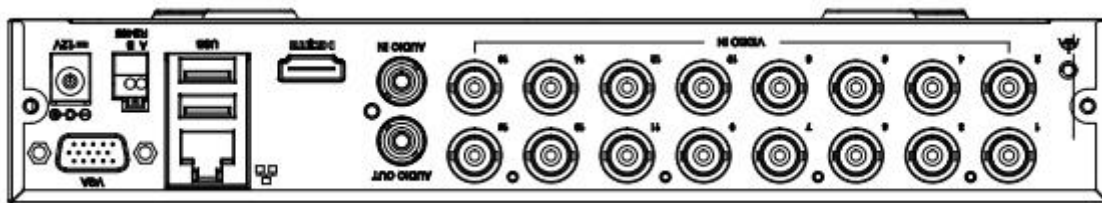

	1080P@30fps 720P@30fps <b>Support CVBS input</b>
Audio Input	1-ch, RCA
Two-way Audio	1-ch, RCA
<b>Network</b>	
Incoming Bandwidth	48Mbps
Outgoing Bandwidth	60Mbps
Remote Users	128
Protocols	TCP/IP, P2P, UPnP, NTP, DHCP, PPPoE
<b>Video/Audio Output</b>	
VGA Output	1920x1080/60Hz, 1920x1080/50Hz, 1600x1200/60Hz, 1280x1024/60Hz, 1280x720/60Hz, 1024x768/60Hz
HDMI Output	1920x1080/60Hz, 1920x1080/50Hz, 1600x1200/60Hz, 1280x1024/60Hz, 1280x720/60Hz, 1024x768/60Hz
Audio Output	1-ch, RCA
Synchronous Playback	8-ch
<b>Encoding</b>	
Recording Resolution	5MP Lite/4MP Lite /1080P/720P/4CIF/CIF
Recording Frame Rate	<b>Main stream:</b> 5MP Lite@6fps 4MP Lite@8fps 2MP Lite@15fps 2MP@8fps 720P@15fps <b>Sub stream:</b> D1@30fps(Max)
<b>Hard Disk</b>	
SATA	1 SATA interface
Capacity	Up to 6TB for each HDD
<b>External Interface</b>	
Network Interface	1RJ45 10M/100M self-adaptive Ethernet Interface
USB Interface	Rear panel:2 x USB2.0
<b>General</b>	
Power Supply	12V DC Power Consumption: ≤ 8 W( without HDD )
Working Environment	-10°C ~ + 55°C ( +14°F ~ +131°F ), Humidity ≤ 90% RH(non-condensing)
Dimensions(W×D×H)	255mm ×215mm× 42mm (10.0" × 8.5"×1.7")
Weight ( without HDD )	≤1.1 Kg ( 2.42lb )

## Dimensions

## Rear Panel

Take NT-XVR6104E1 for example