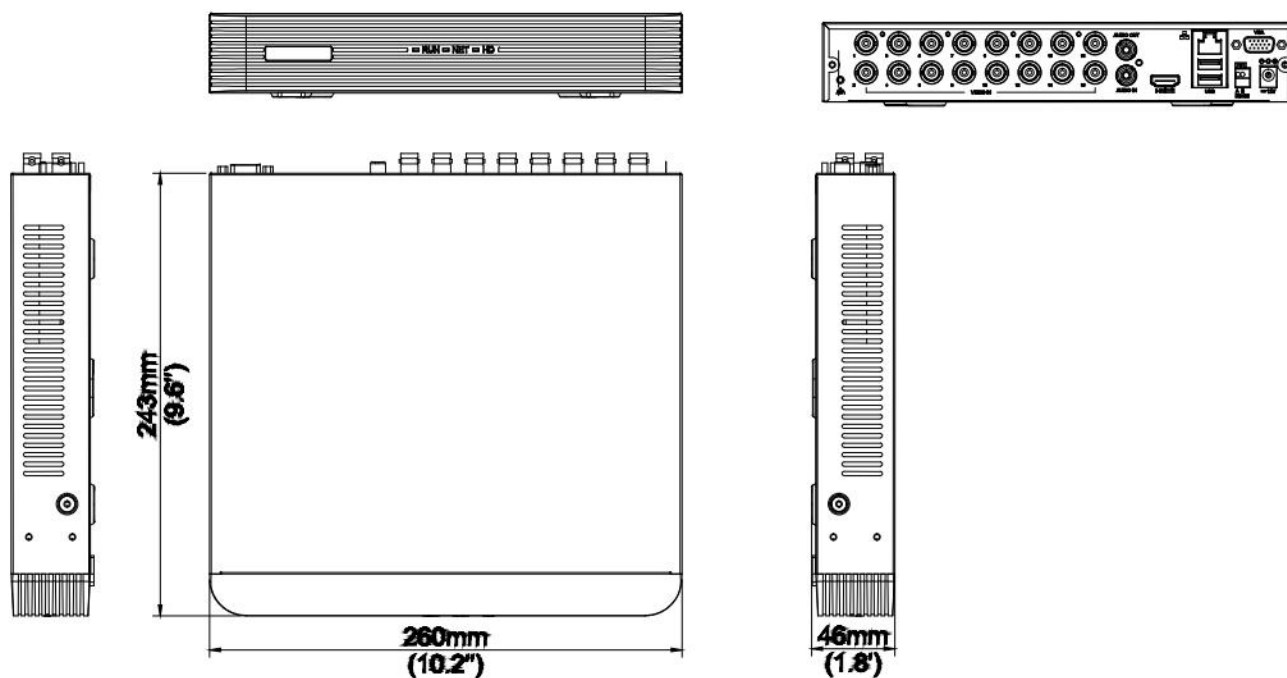

	1080P@30fps 720P@30fps <b>Support CVBS input</b>
Audio Input	1-ch, RCA
Two-way Audio	1-ch, RCA
<b>Network</b>	
Incoming Bandwidth	48Mbps
Outgoing Bandwidth	60Mbps
Remote Users	128
Protocols	TCP/IP, P2P, UPnP, NTP, DHCP, PPPoE
<b>Video/Audio Output</b>	
VGA Output	1920x1080/60Hz, 1920x1080/50Hz, 1600x1200/60Hz, 1280x1024/60Hz, 1280x720/60Hz, 1024x768/60Hz
HDMI Output	1920x1080/60Hz, 1920x1080/50Hz, 1600x1200/60Hz, 1280x1024/60Hz, 1280x720/60Hz, 1024x768/60Hz
Audio Output	1-ch, RCA
Synchronous Playback	8-ch
<b>Encoding</b>	
Recording Resolution	5MP Lite/4MP Lite /1080P/720P/4CIF/CIF
Recording Frame Rate	<b>Main stream:</b> 5MP Lite@6fps 4MP Lite@8fps 2MP Lite@15fps 2MP@8fps 720P@15fps <b>Sub stream:</b> D1@30fps(Max)
<b>Hard Disk</b>	
SATA	1 SATA interface
Capacity	Up to 6TB for each HDD
<b>External Interface</b>	
Network Interface	1RJ45 10M/100M self-adaptive Ethernet Interface
USB Interface	Rear panel:2 x USB2.0
<b>General</b>	
Power Supply	12V DC Power Consumption: ≤ 8 W( without HDD )
Working Environment	-10°C ~ + 55°C ( +14°F ~ +131°F ), Humidity ≤ 90% RH(non-condensing)
Dimensions(W×D×H)	255mm ×215mm× 42mm (10.0" × 8.5"×1.7")
Weight ( without HDD )	≤1.1 Kg ( 2.42lb )

## Dimensions

## Rear Panel

Take NT-XVR6104E1 for example